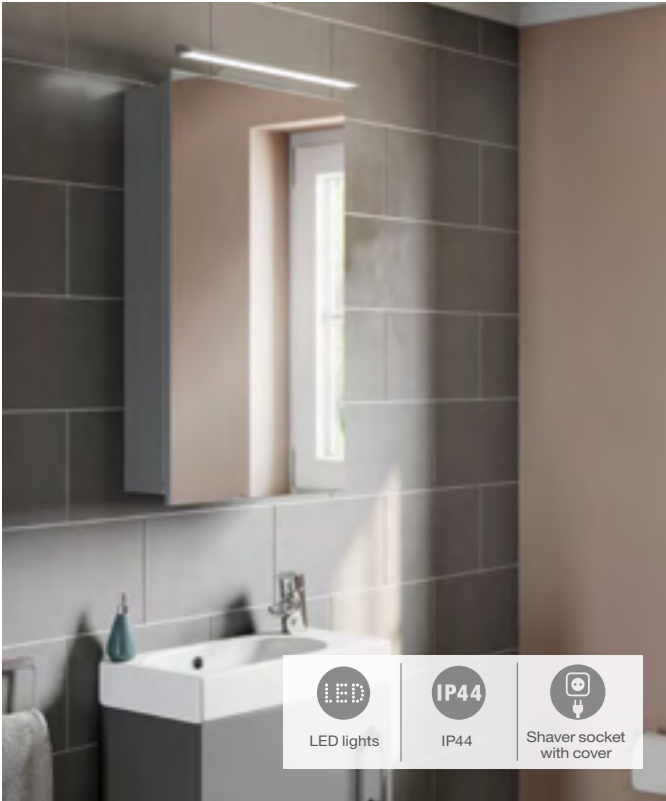

Sol-mirrored cabinets

Sol 1000mm mirrored cabinet	Sol 800mm mirrored cabinet
856485406 1000 x 700mm Includes 3 doors, demister, shaver socket, internal/external lighting and adjustable shelves. Aluminium.	856484406 800 x 700mm Includes 2 doors, demister, shaver socket, internal/external lighting and adjustable shelves. Aluminium.
Sol 600mm mirrored cabinet	Sol 400mm mirrored cabinet
856483406 600 x 700mm Includes 2 doors, demister, shaver socket, internal/external lighting and adjustable shelves. Aluminium.	856482406 400 x 700mm Includes 1 door, demister, shaver socket, internal/external lighting and adjustable shelves. Aluminium.

Sol 1000mm mirrored cabinet	Sol 800mm mirrored cabinet
856585406 1000 x 700mm Includes 3 doors, shaver socket, external lighting and adjustable shelves. Aluminium.	856584406 800 x 700mm Includes 2 doors, shaver socket, external lighting and adjustable shelves. Aluminium.
Sol 600mm mirrored cabinet	Sol 400mm mirrored cabinet
856583406 600 x 700mm Includes 2 doors, shaver socket, external lighting and adjustable shelves. Aluminium.	856582406 400 x 700mm Includes 1 door, shaver socket, external lighting and adjustable shelves. Aluminium.

Due to manufacturing processes all dimensions are approximate. Dimensions in mm