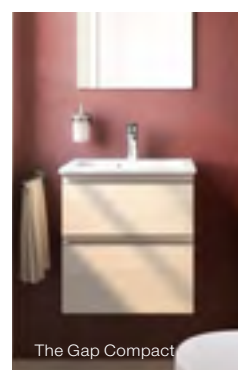

New Victoria

Square close-coupled WC ● 4.5/3 L 34299700U WC pan 34199C00F Cistern 8019B200U Soft-close seat 801990004 Standard seat	Square back-to-wall close-coupled WC ● 4.5/3 L 34299B00U WC pan 34199D00F Cistern 8019B200U Soft-close seat 801990004 Standard seat	Square back-to-wall rimless close-coupled WC 34299L000 WC pan 34199C00F Cistern 8019B200U Soft-close seat 8019B000U Standard seat	Square back-to-wall WC ● 6/3 L ● 4.5/3 L 347996000 WC pan 8019B200U Soft-close seat 801990004 Standard seat
Square rimless wall-hung WC ● 6/3 L ● 4.5/3 L 34699L000 WC pan 8019B200U Soft-close seat 801990004 Standard seat	Square standard wall-hung WC ● 6/3 L ● 4.5/3 L 346997000 WC pan 8019B200U Soft-close seat 801990004 Standard seat	Square floorstanding bidet 355994000 Bidet, 1TH 8069D200B Soft-close cover	Square back-to-wall bidet 355997000 Bidet, 1TH
Square wall-hung bidet 355995000 Bidet, 1TH 8069D200B Soft-close cover	Round rimless close-coupled WC 34299P000 WC pan 34199C00F Cistern 801B2200B Soft-close seat 801B2000B Standard seat	Round rimless wall-hung WC ● 6/3 L ● 4.5/3 L 346998000 WC pan 801B2200B Soft-close seat 801B2000B Standard seat	

The Gap Compact