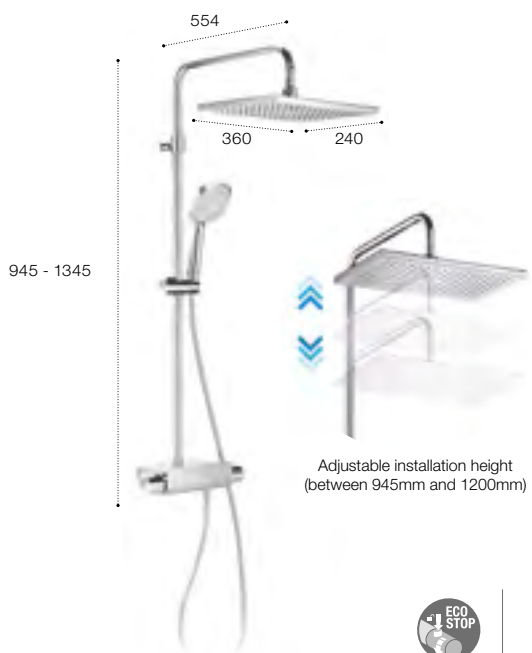

Wall-mounted shower column

Eco Stop

SafeTouch

Security 38°

Quick Reaction

5A9C88C00 Thermostatic shower column with rectangular head