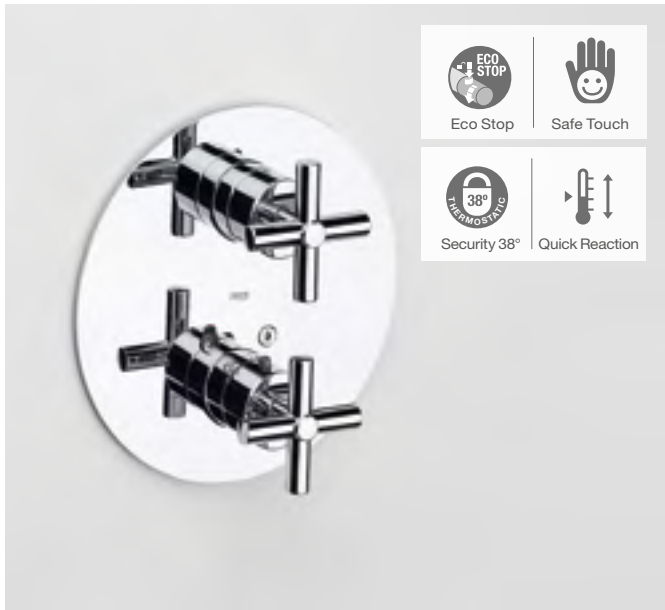

Loft-T

Victoria-T

Built-in thermostatic mixer	Built-in thermostatic mixer
Diagram of the Loft-T 2 outlets mixer. It shows a circular wall plate with two outlets. Dimensions are indicated: a diameter of $\varnothing 200$ and a depth of 94.	Diagram of the Loft-T 1 outlet mixer. It shows a circular wall plate with one outlet. Dimensions are indicated: a diameter of $\varnothing 200$ and a depth of 94.
5A0643C00 2 outlets	5A0743C00 1 outlet

Boxed shower kit
Image of the Victoria-T boxed shower kit, showing a shower column with a handset and shower head.
Includes thermostatic wall-mounted shower mixer   5D2F18C00 Hose, handset and riser rail   Optional: D50010022 Easy fix Kit