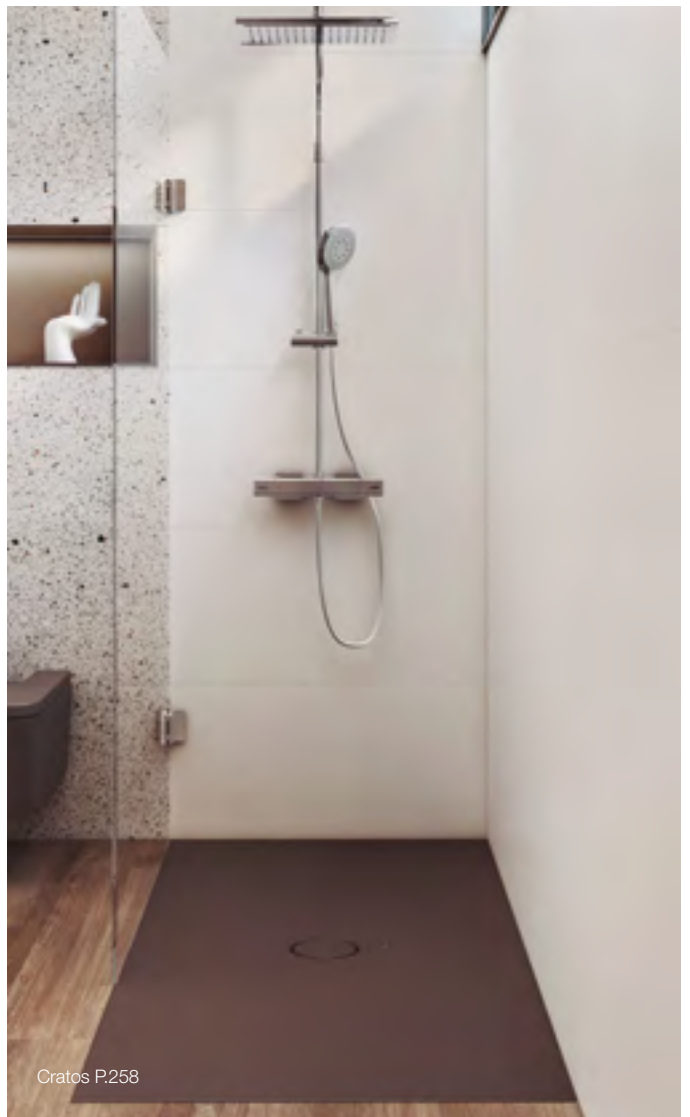

The fine water droplets are converted into tiny threads, giving the body a sensation of lightness and pleasure.

Dimensions are in mm.

Baths and Shower Trays

Create your perfect wellness retreat with Roca's baths and shower trays, crafted from high-quality materials in a variety of styles and sizes. From freestanding baths to walk-in showers, there's options for every space.

Baths

Shower Trays

Maui Square P.245

Cratos P.258

Terran P.260

Duo Oval Plus P.255

Ona P.245

Bathing materials