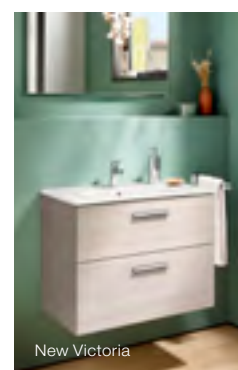

New Victoria

Complete your bathroom with furniture from The Gap (P.114) or New Victoria (P.136) collections.