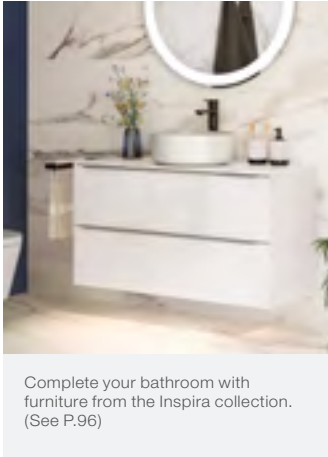

In countertop basin - Round	In countertop basin - Soft	In countertop basin - Square	In countertop basin - Round
370 ø 32752R..0 ø 370mm 0TH	370 32750R..0 370 x 370mm 0TH	370 32753R..0 370 x 370mm 0TH	370 550 327527..0 550 x 370mm 0TH
In countertop basin - Soft	In countertop basin - Square	Under countertop basin - Square	Under countertop basin - Square
370 550 327504..0 550 x 370mm 0TH	370 550 327534..0 550 x 370mm 0TH	390 605 327535..0 605 x 390mm 0TH	390 495 327536..0 495 x 390mm 0TH
Wall-hung basin	Wall-hung basin	Wall-hung basin	
490 1000 32752A..0 1000 x 490mm 1TH	490 800 32752B..0 800 x 490mm 1TH	490 600 32752C..0 600 x 490mm 1TH	

○ Pre-punched taphole (ø 30 mm). ● Taphole (ø 35 mm).

Substitute ... in the reference with the code for the chosen finish:

White 00	Matt White 62	Pearl 63	Onyx 64	Beige 65	Coffee 66