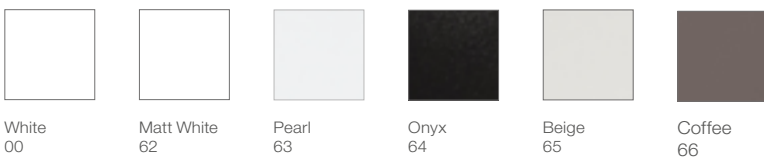

Furniture for wall-hung basins		
1000mm basin and base unit with two drawers	800mm basin and base unit with two drawers	600mm basin and base unit with two drawers
857002... 1000mm base unit 32752A..0 1000mm basin 816815339 Optional legs (pair) S28LIS000 Required adaptor	857001... 800mm base unit 32752B..0 800mm basin 816815339 Optional legs (pair) S28LIS000 Required adaptor	857000... 600mm base unit 32752C..0 600mm basin 816815339 Optional legs (pair) S28LIS000 Required adaptor
Organiser boxes	Furniture leg	
816820409 208 x 100mm 816819409 90 x 90mm		

Substitute ... in the reference with the code for the chosen finish:

Basins