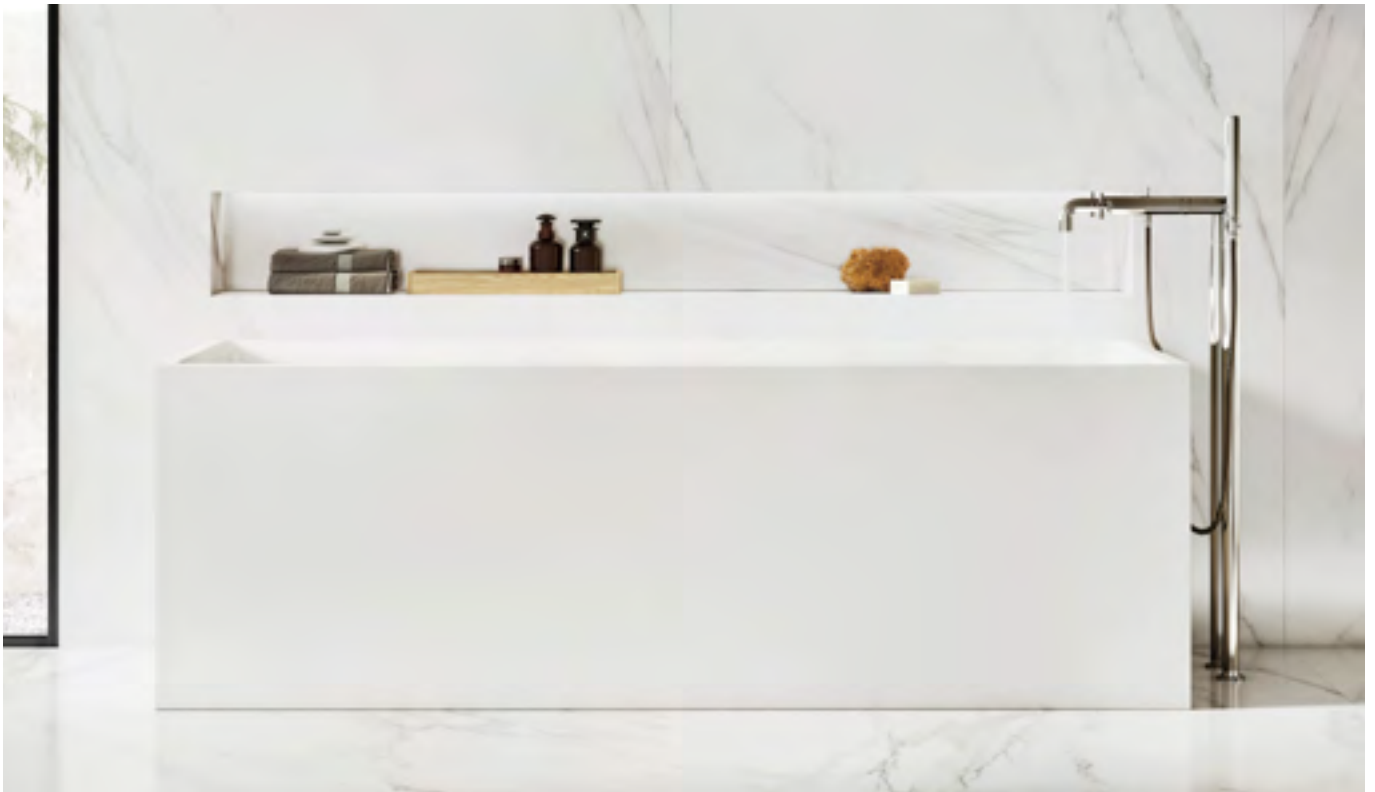

Customisable basins - Modo

On a highly aesthetic and functional level MODO has been developed, the first collection formed from a new solid surface material, SURFEX®.

The collection is formed of washbasins, shelves and baths, available in a range of sizes.