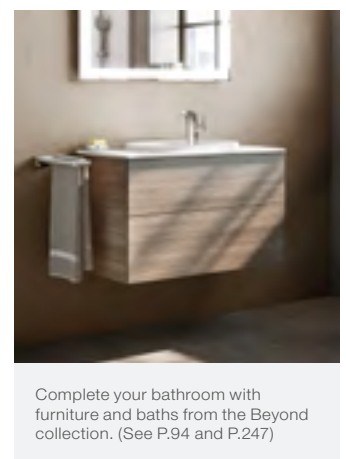

Substitute ... in the reference with the code for the chosen finish:

					
White 00	Matt White 62	Pearl 63	Onyx 64	Beige 65	Coffee 66

Dimensions are in mm.

Beyond

Close-coupled WC	Back-to-wall WC	Wall-hung WC	Floorstanding bidet
 <p>● 4.5/3 L 3420B9..0 Rimless pan 3410BC..0 Cistern 801B82..B Seat and cover</p>	 <p>3470B7..0 Rimless pan 801B82..B Seat and cover</p>	 <p>3460B7..0 Rimless pan 801B82..B Seat and cover</p>	 <p>3570B7..0 Bidet without holes for cover 3570B8..0 Bidet with holes for cover 806B82..B Cover</p>
Wall-hung bidet			
 <p>3570B5..0 Bidet without holes for cover 3570B6..0 Bidet with holes for cover 806B82..B Cover</p>			