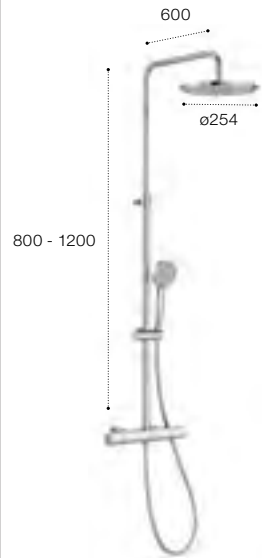

Even-T

 Eco Stop	 SafeTouch
 Security 38°	 Quick Reaction