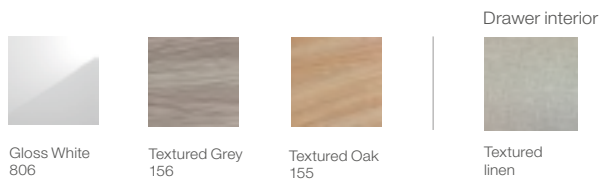

450mm basin and base unit with one door and mirrored cabinet 855866... Basin and base unit 450 x 250mm Mirrored cabinet 600 x 450mm	450mm basin and base unit with one door and mirror 855865... Basin and base unit 450 x 250mm Mirror 600 x 450mm	450mm basin and base unit with one door 855873... Basin and base unit 450 x 250mm	Mirrored cabinet 856692... Mirrored cabinet 600 x 450mm
Mirror 856698000 600 x 450mm	Organiser boxes 816820409 208 x 100mm 816819409 90 x 90mm	Set of two hooks 816761001	

Substitute ... in the reference with the code for the chosen furniture finish:

Dimensions are in mm.

*Please note an EU-UK adaptor is required for the space-spacing waste