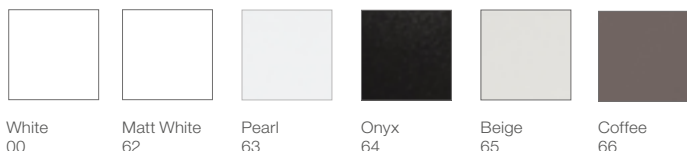

Basin position options

Substitute ... in the reference with the code for the chosen finish:

Basins

Furniture

Inspira

Furniture for on-countertop basins

1000mm basin and base unit with two drawers	800mm basin and base unit with two drawers	600mm basin and base unit with two drawers	Compatible on-countertop basins
 <p>857002... 1000mm base unit 857012...* 1000mm countertop</p> <p>816815339 Optional legs (pair) S28LIS000 Required adaptor</p> <p>*Countertop finishes are only available in Gloss White (806) and Textured City Oak (402)</p>	 <p>857001... 800mm base unit 857011...* 800mm countertop</p> <p>816815339 Optional legs (pair) S28LIS000 Required adaptor</p> <p>*Countertop finishes are only available in Gloss White (806) and Textured City Oak (402)</p>	 <p>857000... 600mm base unit 857010...* 600mm countertop</p> <p>816815339 Optional legs (pair) S28LIS000 Required adaptor</p> <p>*Countertop finishes are only available in Gloss White (806) and Textured City Oak (402)</p>	<p>Round</p>  <p>327523..0 ø 370mm 327520..0 500 x 370mm</p> <hr/> <p>Soft</p>  <p>327502..0 370 x 370mm 327500..0 500 x 370mm</p> <hr/> <p>Square</p>  <p>327532..0 370 x 370mm 327530..0 500 x 370mm</p> <p>Please note: the 500 x 370mm basins are not compatible with the 600mm base units.</p>