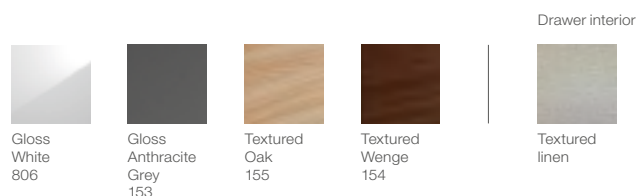

Substitute ... in the reference with the code for the chosen furniture finish:

Dimensions are in mm.