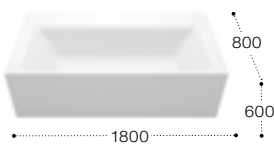

B10070832000000
1800 x 800mm bath
without ledge/surround 0TH