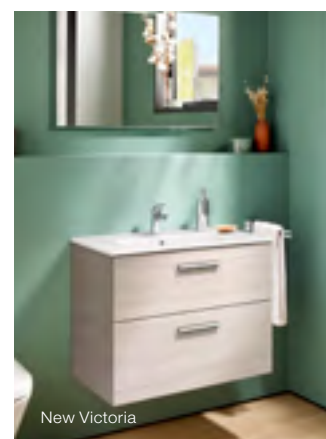

Close-coupled WC	Compact close-coupled WC	Back-to-wall WC	Rimless wall-hung WC
3.75 l ● 6/3 L 342640000 WC pan 341643000 Cistern 80164C004 Slim soft-close seat 80164B004 Soft-close seat 801640004 Standard seat	3.75 l ● 6/3 L 342642000 WC pan 341645000 Cistern 80164C004 Slim soft-close seat 80164B004 Soft-close seat 801640004 Standard seat	3.75 l ● 6/3 L 347615000 WC pan 80164C004 Slim soft-close seat 80164B004 Soft-close seat 801640004 Standard seat	3.38 l ● 6/3 L ● 4.5/3 L 34664L000 WC pan 80164D004 Slim soft-close seat 80164B004 Soft-close seat 801640004 Standard seat
Wall-hung WC	Floorstanding bidet	Wall-hung bidet	
3.75 l ● 6/3 L 346640000 WC pan 80164D004 Slim soft-close seat 80164B004 Soft-close seat 801640004 Standard seat	357640000 Bidet, 1TH 806640004 Standard bidet cover	357645000 Bidet, 1TH	

New Victoria

Complete your bathroom with furniture from the New Victoria collection. (See. P.136)

Please note a bidet cover is not available for the Nexo wall-hung bidet

Please note an additional concealed cistern is required when installing a back-to-wall or wall-hung toilet, please refer to page 80-83 for a selection of compatible cisterns

*These basins have countersunk holes which can be drilled for three tapholes (chargeable). 0 taphole basins can be drilled for 1 taphole (free of charge) or for 3 tapholes (in some cases 2 tapholes may be possible) if required (chargeable). Please specify at the time of ordering the quantity and handing of any tapholes required. Code: 000001030