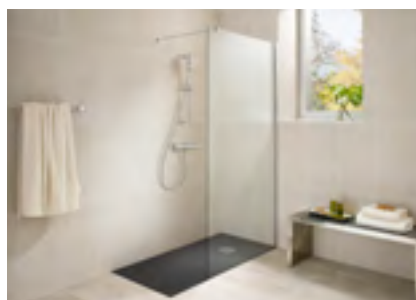

BATHS AND SHOWER TRAYS

240

Stonex® baths	245
Ariane	245
Raina	245
Kauai	245
Maui	245
Ona ^(N)	245
Surfex® baths	247
Beyond	247
Modo	247
Acrylic baths	248
Virginia	248
BeCool	248
Sitges	248
Almeria	248
The Gap	248
Bilbao ^(N)	248
Oslo ^(N)	249
Vythos ^(N)	249
Malaga	250
Genova	250
Bath panels	251
Cast Iron baths	252
Elíptico	252
Carmen	253

Steel baths - Super heavy gauge	254
Duo Oval Plus	255
Lun Plus	255
Duo Plus	255
Swing Plus	255
Steel baths - Standard gauge	256
Swing	257
Princess-N	257
Contesa	257
Carla	257
Senceramic® vitreous china shower trays	258
Cratos	258
Stonex® Resin shower trays	260
Terran	260
Acrylic shower trays	262
Easy	262
Vitreous China shower trays	262
Malta	262
In-Drain systems	263

ACCESSORIES

264

Ona ^(N)	266
Tempo - Colours	268
Tempo - Chrome finish	270
Hotels Round ^(N)	272
Hotels Square ^(N)	274
Carmen	276
Record	277
Twin	278
Victoria	279

Showroom information:

Product Bands

Throughout this brochure our product ranges are categorised in either Product Band A or Product Band B. Each band is represented by one of the following icons:

Product Band ^(A) Product Band ^(B)

^(N) New product

Scan the QR code to download the latest Roca price list