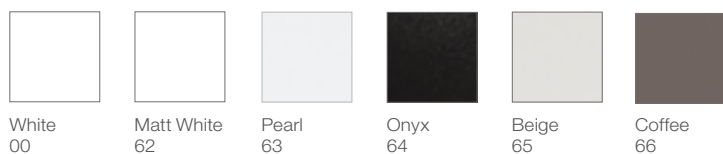

The Gap Square 3270Y2000 600 x 370 OTH	The Gap Square 3270ML000 390 x 370 OTH	The Gap Square 3270MN000 600 x 420 1TH	The Gap Square 3270MM000 420 x 390 1TH
The Gap Round 3270Y1000 550 x 390 OTH	The Gap Round 3270MJ000 Ø390 OTH	The Gap Round 3270Y0000 550 x 400 1TH	The Gap Round 3270MK000 Ø400 1TH
Bol 327876000 420mm ø OTH	Sofia 327720000 460 x 415mm OTH*	Diverta A | 750 | 600 | 470 327110000 750 x 440mm 1TH 32711G000 600 x 440mm 1TH 327111000 470 x 440mm 1TH	

Beyond, Inspira and Ruy Ohtake colour options

Substitute .. in the reference with the code for the chosen finish: