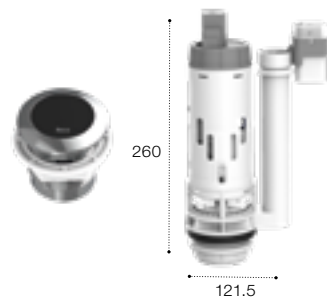

Manual battery back-up

It also works manually if the batteries run out.

Adjustable dual flush

Full and half flush volumes to be adjusted between 2 and 6 litres.

Universal

Compatible with most cisterns with a ø40mm cistern hole and an external cistern height (with cistern lid) of 360-390mm.

User friendly

Just a simple wave of the hand. EM1 recognises the required flush (full or half flush volumes).

Discover more about Roca's Touchless valve at www.uk.roca.com

EM1 Touchless dual flush valve

822599900 Touchless dual flush universal mechanism