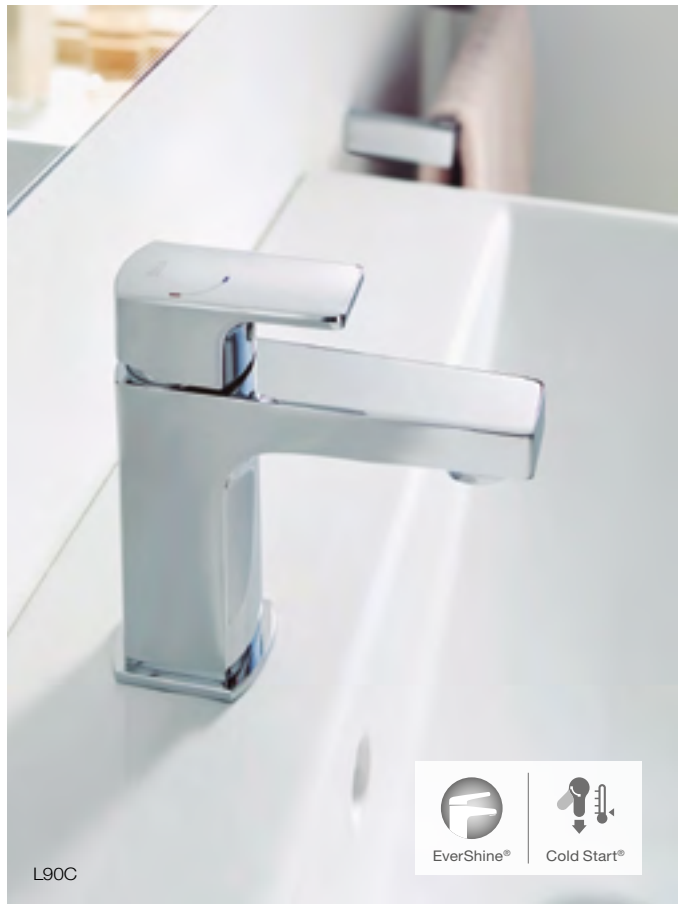

EverShine®
Cold Start®

L90C

L90 - Basin mixers	L90 - Extended height basin mixer	L90 - Basin mixer	L90 - Wall-mounted basin mixer
● 5 l/min 5A3F01C00 Smooth body* 5A3E01C00 Pop-up waste mixer	● 5 l/min 5A3G01C00 Pop-up waste mixer	● 8 l/min 5A4001C00 Lateral handle and pop-up waste mixer	● 5 l/min 5A3L20C00 Basin mixer 525220603 RocaBox for wall-mounted basin mixers
L90 - Deck-mounted 2-hole basin mixer	L90 - Bidet mixer	L90 - Bidet mixer	L90 - Wall-mounted shower mixer
● 8 l/min 5A3801C00 Pop-up waste mixer	● 8 l/min 5A6001C00 Pop-up waste mixer	● 8 l/min 5A6301C00 Lateral handle and pop-up waste mixer	5A2D01C00 Shower mixer Excluding kit

Dimensions are in mm.