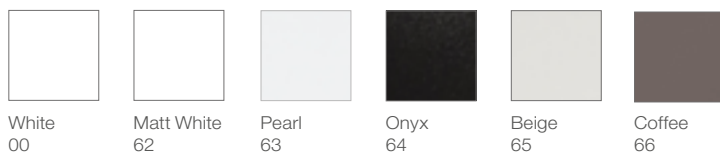

Compatible on countertop basins

Ona 32768J... Ø370mm	Ona 32768C... 550 x 345mm	Beyond 3270B8..0 585 x 455mm 1TH	Beyond 3270B9..0 455 x 455mm 1TH
Ruy Ohtake on countertop basin 327A15..0 ø375mm OTH	Ruy Ohtake on countertop basin 327A13..0 540 x 375mm OTH	Inspira Round 327523..0 ø370mm OTH	Inspira Soft 327502..0 370 x 370mm OTH
Inspira Square 327532..0 370 x 370mm OTH	Inspira Round 327520..0 500 x 370mm OTH	Inspira Soft 327500..0 500 x 370mm OTH	Inspira Square 327530..0 500 x 370mm OTH

Beyond, Inspira and Ruy Ohtake colour options

Substitute .. in the reference with the code for the chosen finish: