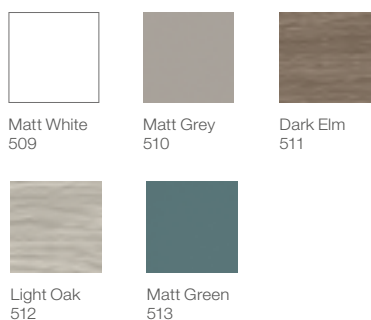

Substitute ... in the reference with the code for the chosen furniture finish: