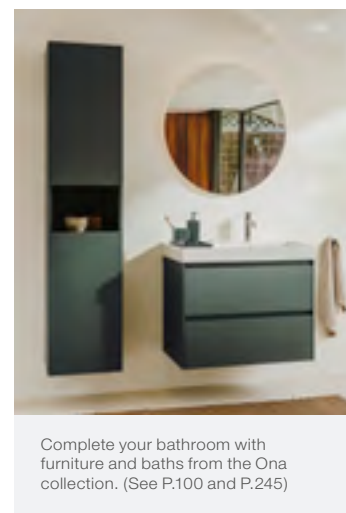

Rimless close-coupled WC	Back-to-wall WC	Rimless wall-hung WC	Compact wall-hung WC
34278L000 WC pan 34178700F Cistern 80178C004 Soft-close seat 80178B004 Standard seat	● 6/3 L ● 4.5/3 L 347787000 WC pan 801782004 Soft-close seat 801780004 Standard seat	● 6/3 L ● 4.5/3 L 34678L000 WC pan 801782004 Soft-close seat 801780004 Standard seat	● 6/3 L ● 4.5/3 L 346788000 WC pan 80178C004 Soft-close seat 80178B004 Standard seat
Floorstanding bidet (open back)	Compact floorstanding bidet	Wall-hung bidet	
357784000 Bidet, 1TH 806782004 Soft-close cover 806780004 Standard cover	357787000 Bidet, 1TH 80678C004 Soft-close cover 80678B004 Standard cover	357788000 Bidet, 1TH, with hidden fixations 806782004 Soft-close cover 806780004 Standard cover	

°While stocks last

Please note an additional concealed cistern is required when installing a back-to-wall or wall-hung toilet, please refer to pages 80-83 for a selection of compatible cisterns

Due to manufacturing processes all dimensions are approximate. Dimensions in mm. Where applicable, height dimensions for the WC pan do not include the seat dimensions and height dimensions for wall-hung WCs include the recommended installation height.