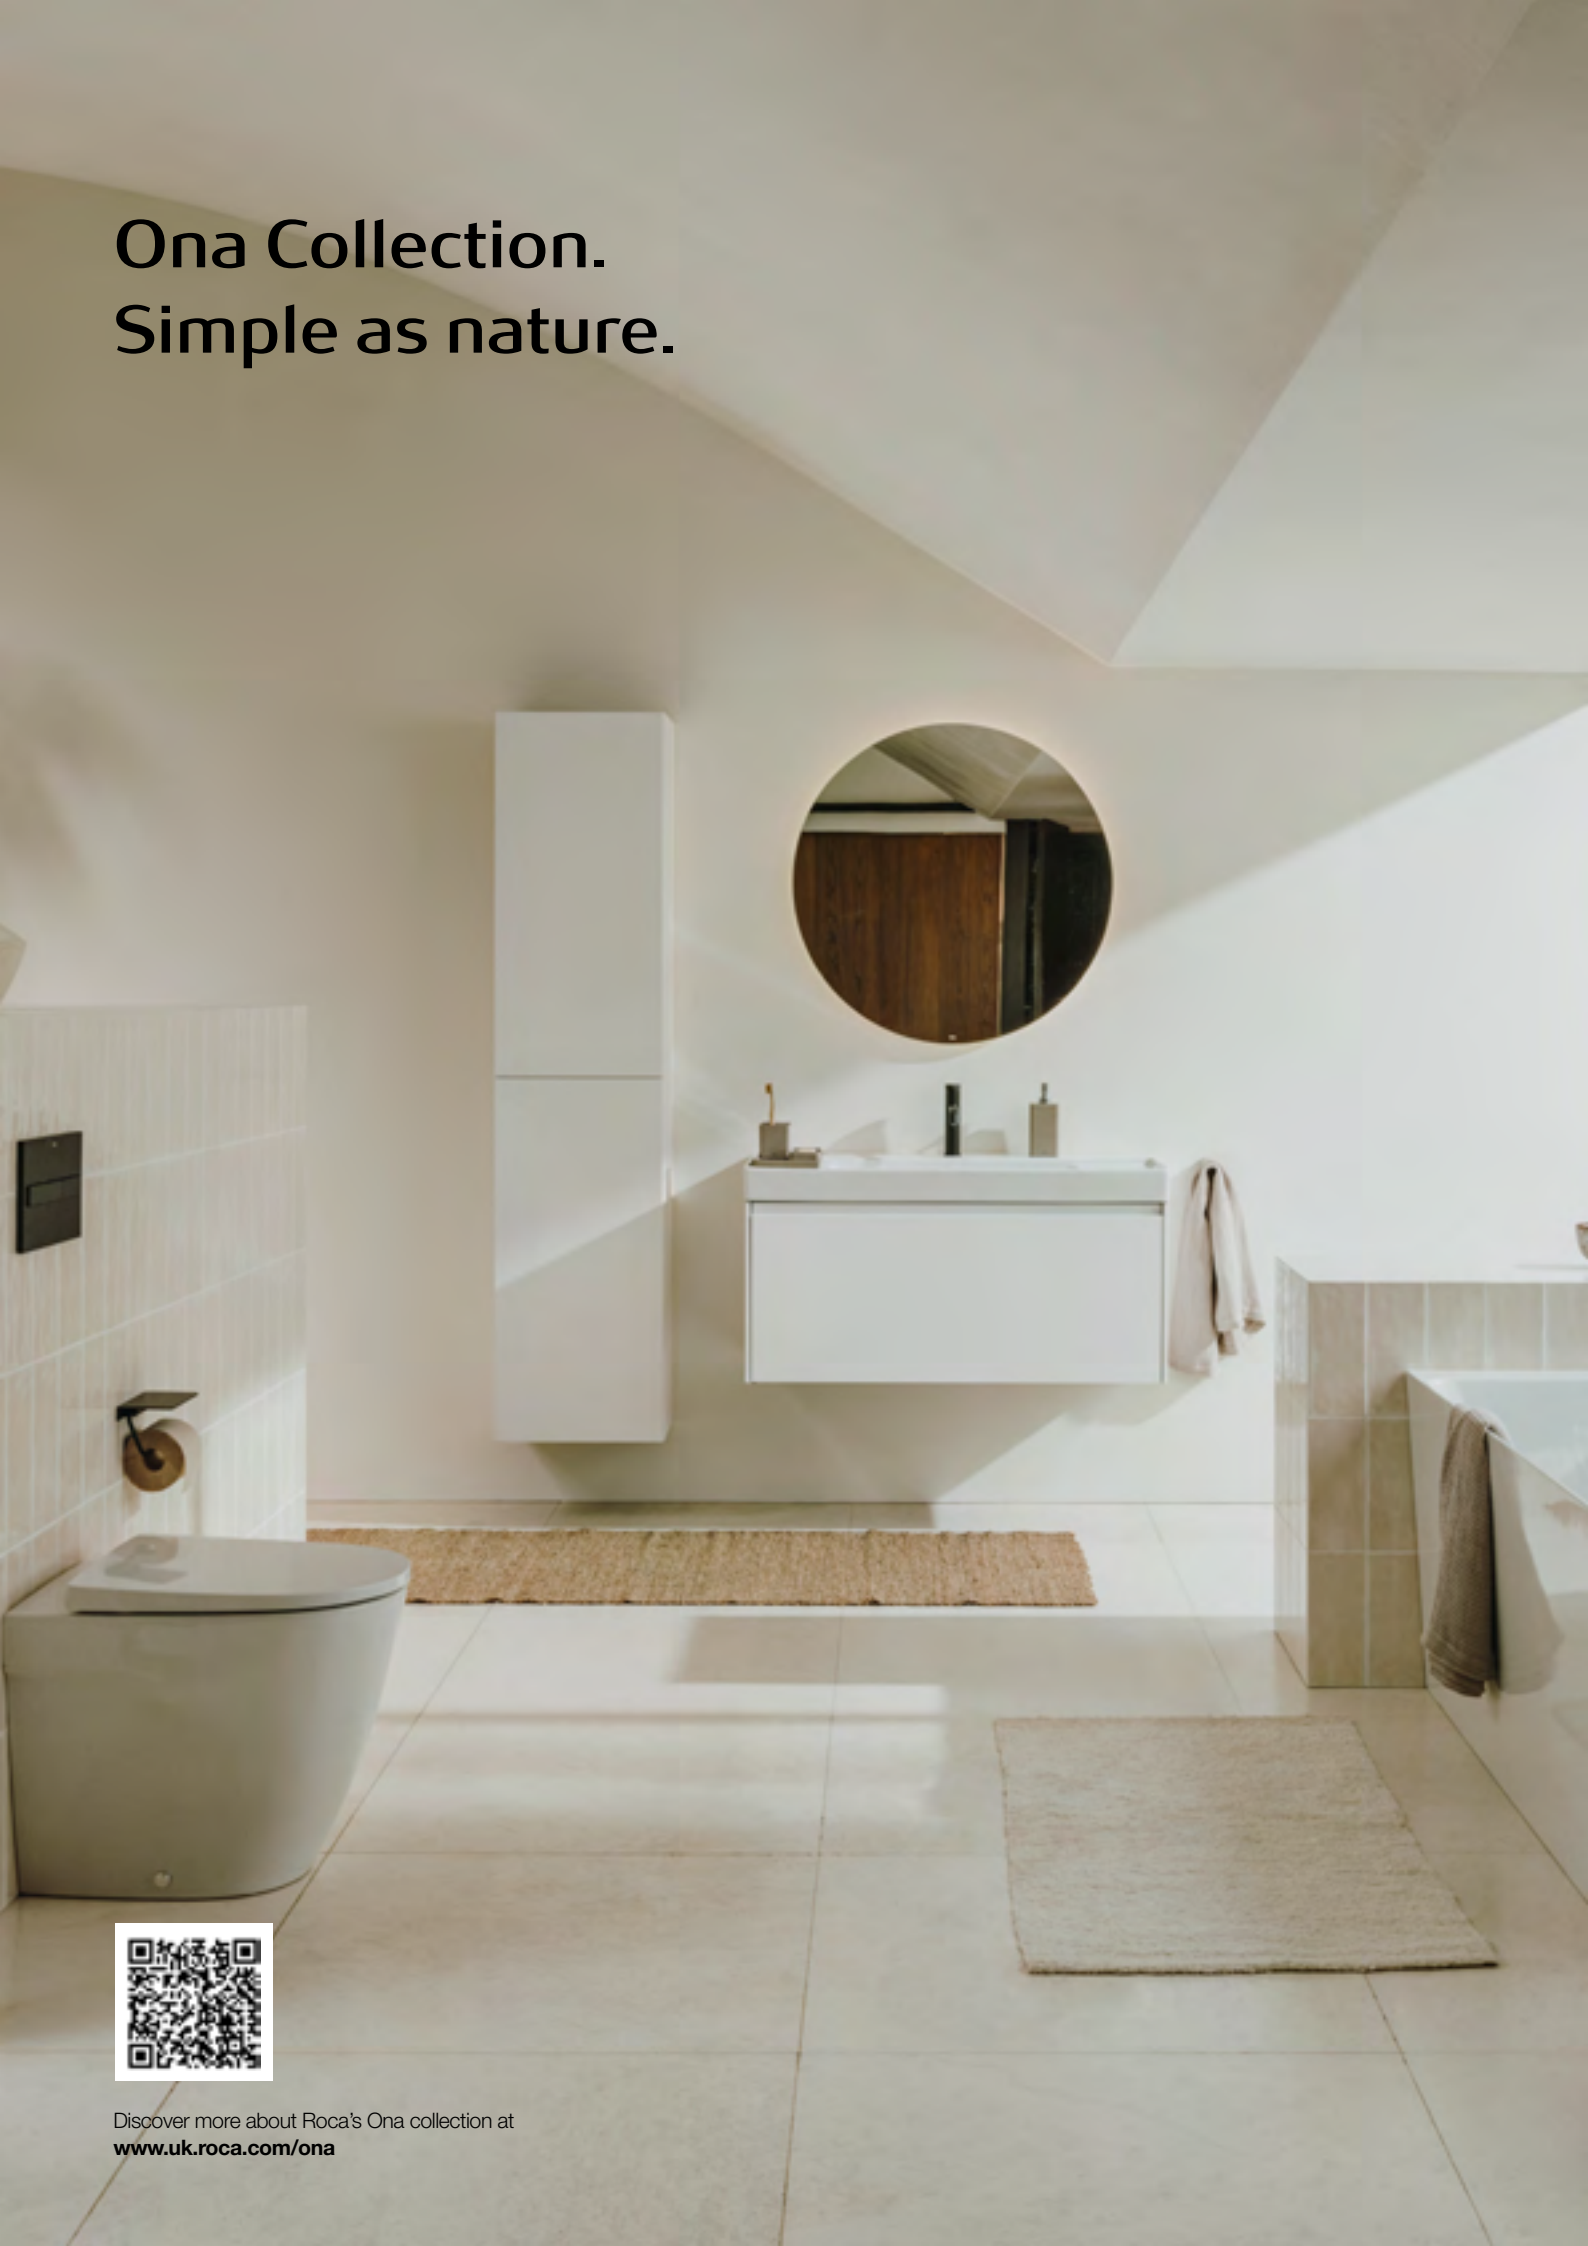

Complete your bathroom with furniture and baths from the Ona collection. (See. P.100 and P.245)

 New product

Please note an additional concealed cistern is required when installing a back-to-wall or wall-hung toilet, please refer to pages 80-83 for a selection of compatible cisterns.

Discover more about Roca's Ona collection at
www.uk.roca.com/ona

The Gap

Discover more about The Gap collection at
www.uk.roca.com

The Gap offers a fully extensive range featuring basins, WCs and bidets. The collection is accompanied by complementary furniture and baths, providing an endless array of possibilities for any type of bathroom. The Gap collection features additional round shaped WCs and rimless options, providing increased options and choice. With its soft and subtle design details this collection can create a truly contemporary look in any bathroom.