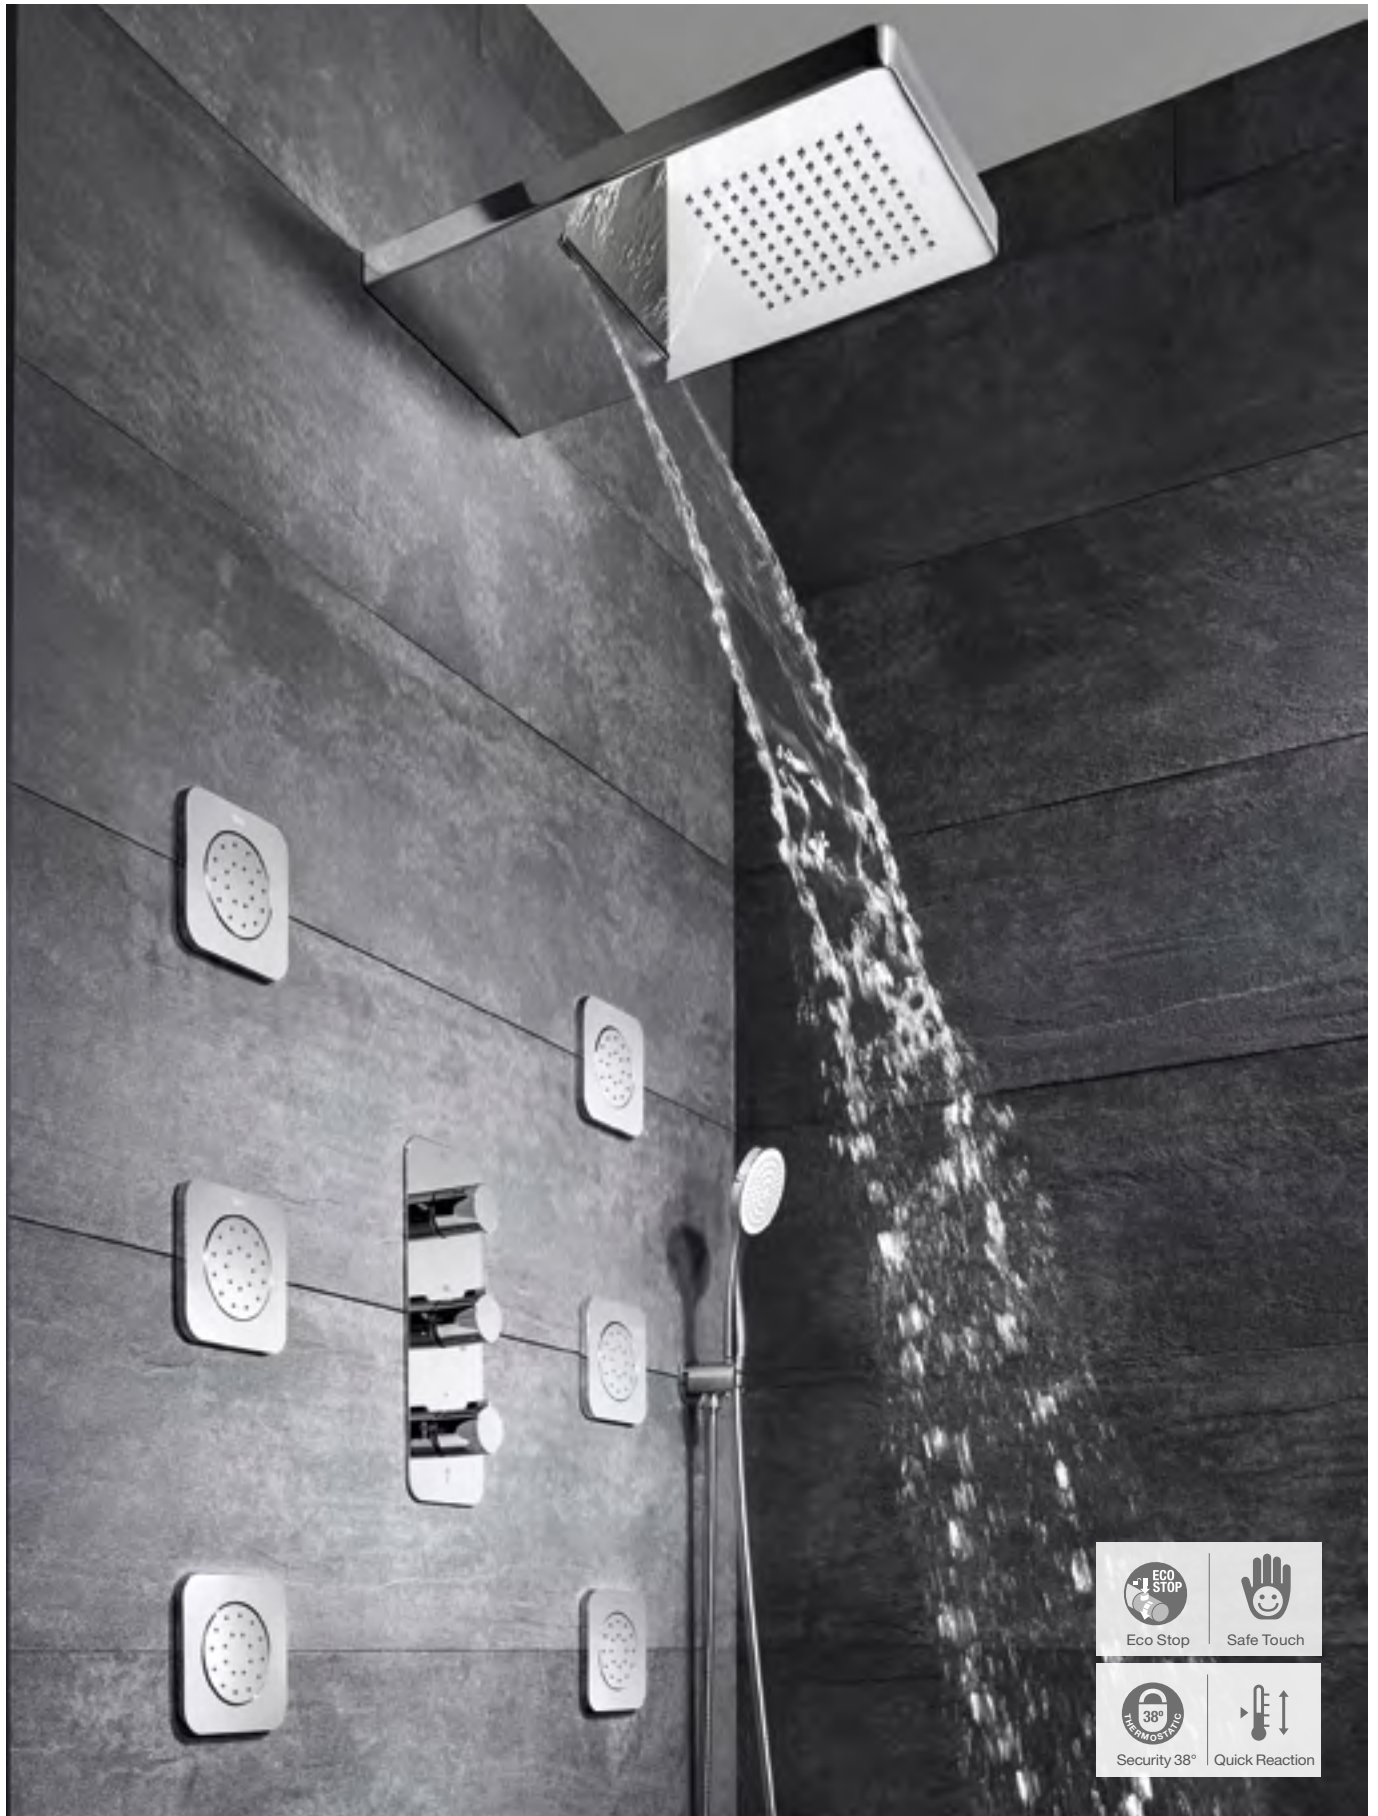

T-1000 Square

Puzzle-T

<p>Built-in thermostatic mixer</p>	<p>Built-in thermostatic mixer</p>	<p>Built-in thermostatic mixer</p>	<p>Built-in thermostatic mixer</p>
 <p>5A2805C00 3 way mixer with handset and integrated fixed bracket</p>	 <p>5A2778C00 3 way mixer</p>	 <p>5A2878C00 4 way mixer</p>	 <p>5A2978C00 5 way mixer</p>
<p>Body jet</p>	<p>Ceiling mounted shower head</p>	<p>Wall-mounted shower head</p>	<p>Wall-mounted shower head</p>
 <p>5B3778C00 With pivot function</p>	 <p>5B9378C00 Shower head</p>	 <p>5A9878C00 With rain shower</p>	 <p>5A9978C00 With rain shower and cascade function</p>
<p>Shower handset</p>	<p>Smooth shower hose</p>	<p>Hose outlet</p>	
 <p>5B9105BC0 1 function: rain</p>	 <p>D50010024 1.5m</p>	 <p>5B5250C00 With handset holder</p>	