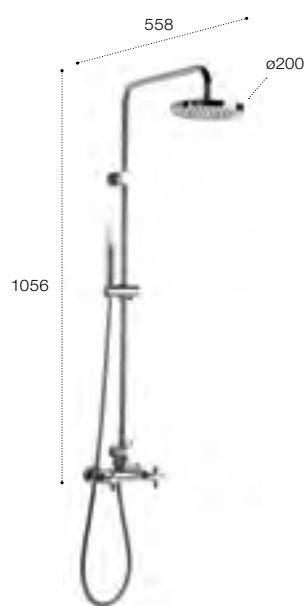

Wall-mounted shower column

5A202EC00 Thermostatic shower column with rectangular head
D50010022 Easy fix kit

Loft

Danube-T

Wall-mounted shower column

5A9743C00 Shower column with handset and 1/4 turn controls