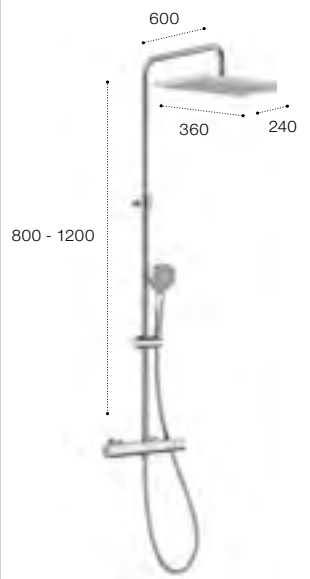

5A202EC00 Thermostatic shower column with rectangular head
D50010022 Easy fix kit