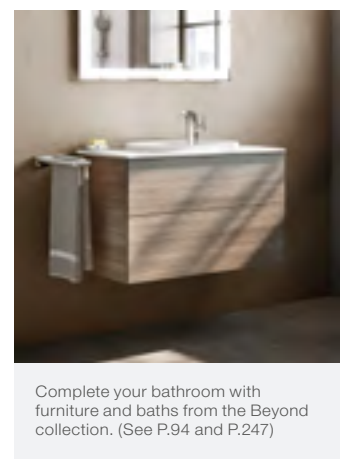

Close-coupled WC	Back-to-wall WC	Wall-hung WC	Floorstanding bidet
● 4.5/3 L 3420B9..0 Rimless pan 3410BC..0 Cistern 801B82..B Seat and cover	3470B7..0 Rimless pan 801B82..B Seat and cover	3460B7..0 Rimless pan 801B82..B Seat and cover	3570B7..0 Bidet without holes for cover 3570B8..0 Bidet with holes for cover 806B82..B Cover
Wall-hung bidet			
3570B5..0 Bidet without holes for cover 3570B6..0 Bidet with holes for cover 806B82..B Cover			

Substitute ... in the reference with the code for the chosen finish:

White 00	Matt White 62	Pearl 63	Onyx 64	Beige 65	Coffee 66