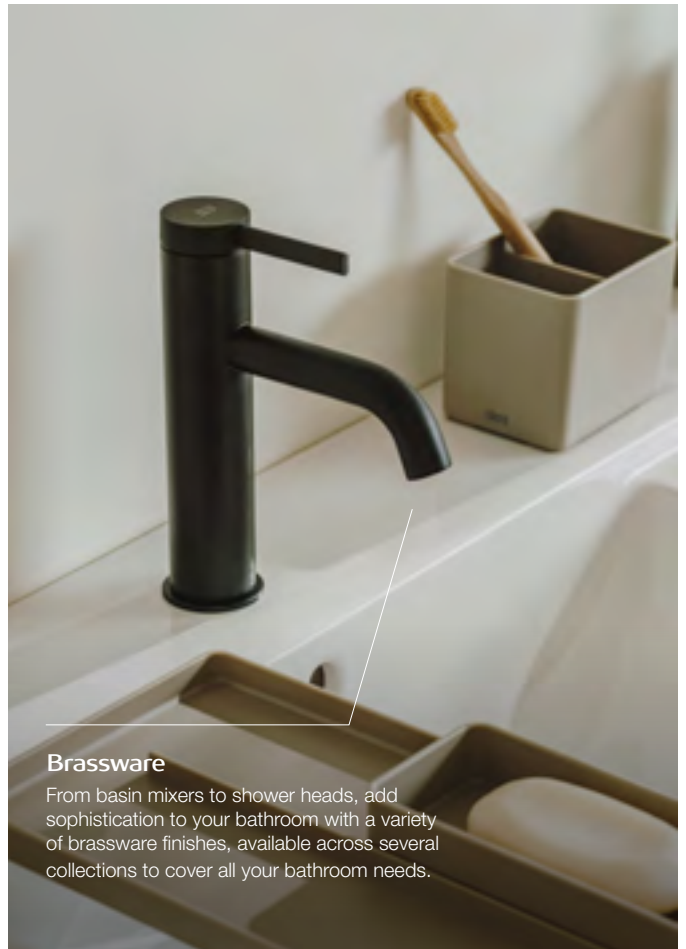

Brassware

From basin mixers to shower heads, add sophistication to your bathroom with a variety of brassware finishes, available across several collections to cover all your bathroom needs.

Accessories

In the modern bathroom, accessories can be much more than a functional element, and this is especially true if you opt for coloured pieces. From shelves to robe hooks, there's options for every space.