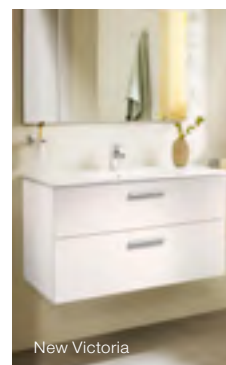

The Gap Compact

New Victoria

Complete your bathroom with furniture from The Gap (P.114) or New Victoria (P.136) collections.

Laura

 Soft-close	 Flush	 Flush
---	--	--

Wall-hung basins	Wall-hung cloakroom basins	Wall-hung cloakroom basin	Semi-recessed basins
 <p>A 600 560 520 B 490 460 410</p> <p>326392005 600 x 490mm, 1TH 326393005 560 x 460mm, 1TH 328396000 560 x 460mm, 2TH 325394000 520 x 410mm, 1TH 328398000 520 x 410mm, 2TH</p> <p>331300004 Full pedestal 336312005 Semi-pedestal</p>	 <p>325314005 450 x 340mm, 1TH 325315000 450 x 340mm, 2TH</p> <p>335323005 Semi-pedestal</p>	 <p>325316005 350 x 225mm, 1TH, RH</p>	 <p>32739E000 510 x 400mm, 1TH 32739F000 510 x 400mm, 2TH</p>
Close-coupled WC	Eco close-coupled WC	Back-to-wall WC	Wall-hung WC
 <p>3.75 l</p> <p>6/3 L</p> <p>342396000 WC pan 34139R00F Cistern (Dual flush push button) 341304004 Cistern 6L (6 litre chrome lever) 8013SC005 Soft-close seat 801D30001 Standard seat</p>	 <p>3.38 l</p> <p>4.5/3 L</p> <p>34239S000 WC pan 34139U00F Cistern 8013SC005 Soft-close seat 801D30001 Standard seat</p>	 <p>3.75 l</p> <p>6/3 L</p> <p>347396000 WC pan 8013SC005 Soft-close seat 801D30001 Standard seat</p>	 <p>3.75 l</p> <p>6/3 L</p> <p>34630300S WC pan 8013SC005 Soft-close seat 801D30001 Standard seat</p>
Floorstanding bidet			
 <p>355394000 Bidet, 1TH 806390004 Standard bidet cover</p>			