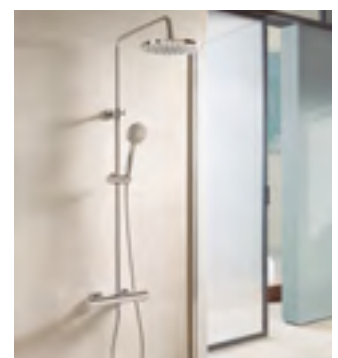

Boxed shower kit
<p>Image of the Victoria-T boxed shower kit, showing a shower column with a handset and shower head.</p>
<p>Includes thermostatic wall-mounted shower mixer</p> <p>5D2F18C00 Hose, handset and riser rail</p> <p>Optional:</p> <p>D50010022 Easy fix Kit</p>