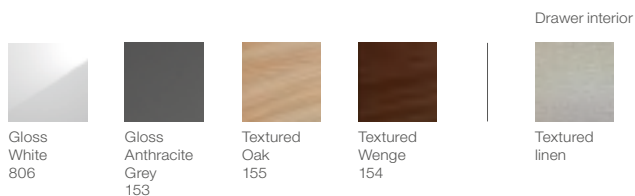

1200mm double basin and base unit with four drawers	1000mm basin and base unit with two drawers	800mm basin and base unit with two drawers	700mm basin and base unit with two drawers
855830... Double basin and base unit pack 1200 x 460mm Sold individually: 856672... RH base unit 600 x 460mm 856657... LH base unit 600 x 460mm 32799A000 Basin 1200 x 460mm 1TH per bowl 816413001 Optional legs (pair) 300mm	855831... Basin and base unit pack 1000 x 460mm Sold individually: 856669... Base unit 1000 x 460mm 32799B000 Basin 1000 x 460mm 1TH 816413001 Optional legs (pair) 300mm	855832... Basin and base unit pack 800 x 460mm Sold individually: 856670... Base unit 800 x 460mm 32799C000 Basin 800 x 460mm 1TH 816413001 Optional legs (pair) 300mm	855833... Basin and base unit pack 700 x 460mm Sold individually: 856671... Base unit 700 x 460mm 32799D000 Basin 700 x 460mm 1TH 816413001 Optional legs (pair) 300mm

600mm basin and base unit with two drawers   855834... Basin and base unit pack 600 x 460mm   Sold individually: 856672... Base unit 600 x 460mm   32799E000 Basin 600 x 460mm 1TH   816413001 Optional legs (pair) 300mm

Substitute ... in the reference with the code for the chosen furniture finish: