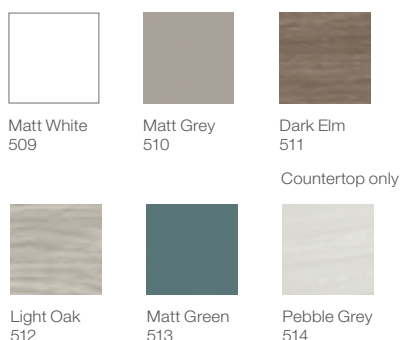

Basin and countertop colour combinations

UNIK products (Base unit and Countertop) Light Oak base units are supplied with the Pebble Grey finish countertop. If you order these components separately a Pebble Grey countertop will need to be ordered.

Please substitute the countertop finish to 514 Pebble Grey.

UNIK products (Base unit and Countertop) Dark Elm base units are supplied with the Matt Grey finish countertop. If you order these components separately a Matt Grey countertop will need to be ordered.

Please substitute the countertop finish to 510 Matt Grey.

Substitute ... in the reference with the code for the chosen furniture finish: