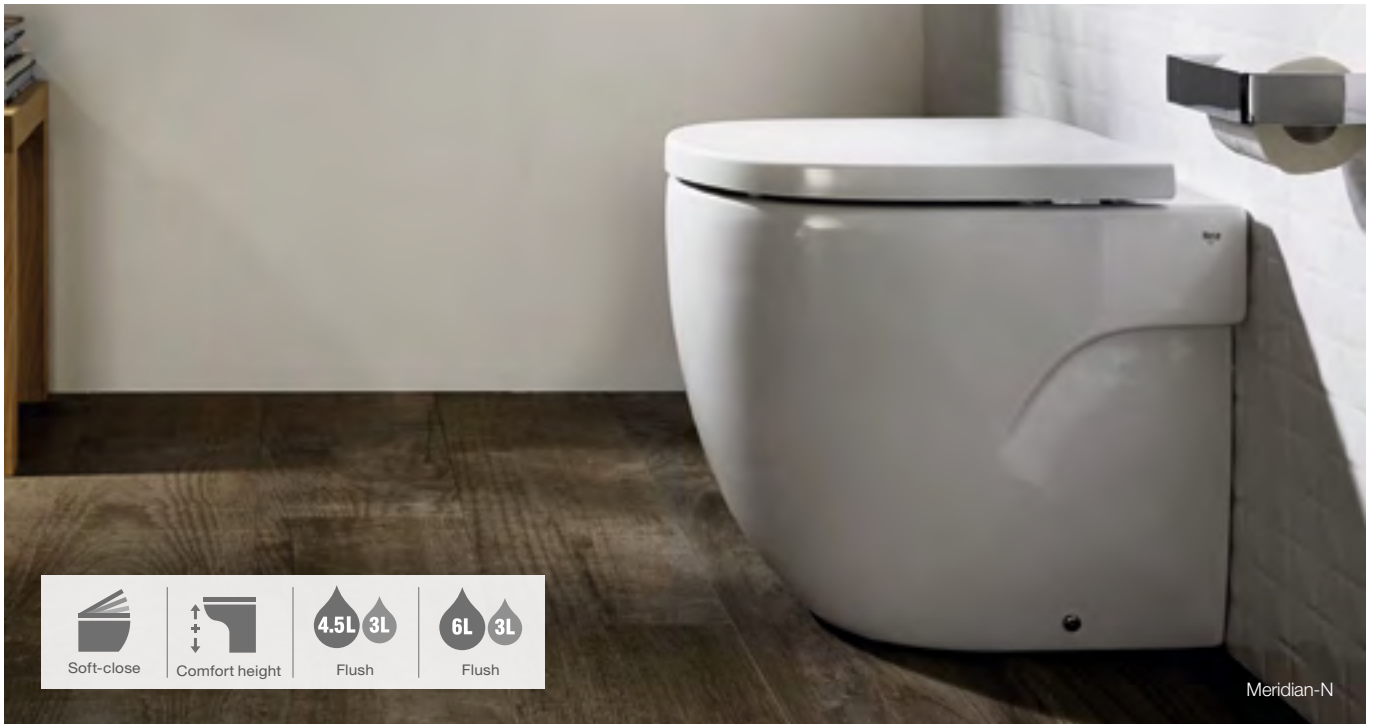

Comfort Height

 Soft-close	 Comfort height	 4.5L 3L Flush	 6L 3L Flush

Meridian-N

Meridian-N Comfort height close-coupled WC ● 4.5/3 L 34224C00U WC pan 34124D000 Cistern 8012A3001 Slim soft-close seat 8012AC00B Soft-close seat 8012AB00B Standard seat	Meridian-N Comfort height back-to-wall WC ● 6/3 L ● 4.5/3 L 34724C00U WC pan 8012AE001 Slim soft-close seat 8012A200B Soft-close seat 8012A000B Standard seat	The Gap Square Comfort height close-coupled WC ● 4.5/3 L 34247C00U WC pan 34147D00F Cistern 801472003 Slim soft-close seat (N) 801472006 Standard soft-close seat (N) 801470002 Standard seat (N) 80147200B Supralit® soft-close seat (N) 80147000B Supralit® seat (N)	The Gap Square Comfort height back-to-wall WC ● 4.5/3 L 34747C00U WC pan 801472003 Slim soft-close seat (N) 801472006 Standard soft-close seat (N) 801470002 Standard seat (N) 80147200B Supralit® soft-close seat (N) 80147000B Supralit® seat (N)
Colina Comfort height close-coupled WC ● 4.5/3 L 3418CP000 WC pan 3419CC000 Cistern 8019CS004 Soft-close seat 80164C004 Slim soft-close seat	The Gap Round rimless comfort height close-coupled WC (N) 3420NJ000 WC pan 3410NC00F Cistern 801D22001 Supralit® soft-close seat 801D20001 Supralit® seat		

(N) New product

Product Band (A)

Please note an additional concealed cistern is required when installing a back-to-wall or wall-hung toilet, please refer to pages 80-83 for a selection of compatible cisterns.

Due to manufacturing processes all dimensions are approximate. Dimensions in mm. Where applicable, height dimensions for the WC pan do not include the seat dimensions.