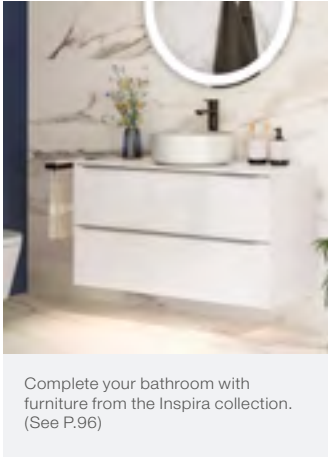

On countertop basin - Round	On countertop basin - Soft	On countertop basin - Square	On countertop basin - Round
327523..0 ø 370mm 0TH	327502..0 370 x 370mm 0TH	327532..0 370 x 370mm 0TH	327520..0 500 x 370mm 0TH
On countertop basin - Soft	On countertop basin - Square	Semi-recessed basin / FINECERAMIC® basin	
327500..0 500 x 370mm 0TH	327530..0 500 x 370mm 0TH	32753S..0 550 x 420mm 1TH	

Substitute ... in the reference with the code for the chosen finish:

White 00	Matt White 62	Pearl 63	Onyx 64	Beige 65	Coffee 66

Dimensions are in mm.