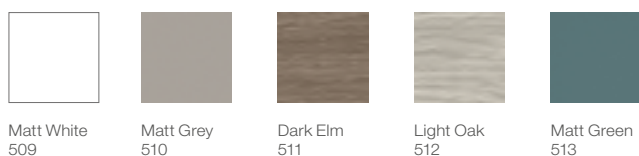

Substitute ... in the reference with the code for the chosen furniture finish: