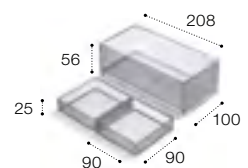

816820409 208 x 100mm
816819409 90 x 90mm

Dimensions are in mm.

*Please note an EU-UK adaptor is required for the space-spacing waste

Aleyda

A modern and versatile solution

Coming
soon

Aleyda has a sleek asymmetrical finger-pull handle as its focal point, a subtle touch that will appeal to lovers of modern design. The wall-hung and floorstanding furniture is available in five understated finishes - Pebble Grey, Beige Wood, White Wood, Matt White and Matt Black, all of which enhance its contemporary looks. A versatile solution in a range of sizes, Aleyda will keep any bathroom stylishly organised.