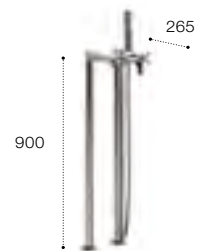

5A2743C00 Loft bath-shower mixer

- 234250007 1600 x 800 Slipper Bath white exterior OTH
- 234250000 1600 x 800 Slipper Bath grey exterior OTH
- 234250002 1600 x 800 Slipper Bath black finish OTH
- 234250003 1600 x 800 Slipper Bath bordeaux (red) finish OTH
- 234250004 1600 x 800 Slipper Bath blue marine OTH
- 234250008 1600 x 800 Slipper Bath copper OTH

- 291069001 Eliptico legset - lion feet
- 291094000 Eliptico legset - eagle feet
- 291041001 Eliptico legset - ash/chrome

506403400 Exposed waste and overflow fitting