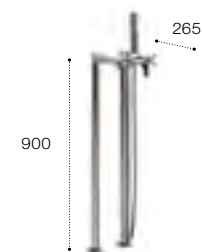

- 291069001 Eliptico legset - lion feet
- 291094000 Eliptico legset - eagle feet
- 291041001 Eliptico legset - ash/chrome

506403400 Exposed waste and overflow fitting

5A274BC00 Carmen bath-shower mixer

5A2743C00 Loft bath-shower mixer