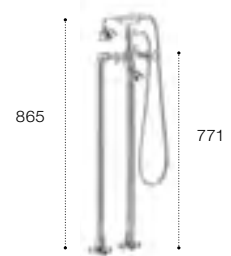

5A274BC00 Carmen bath-shower mixer