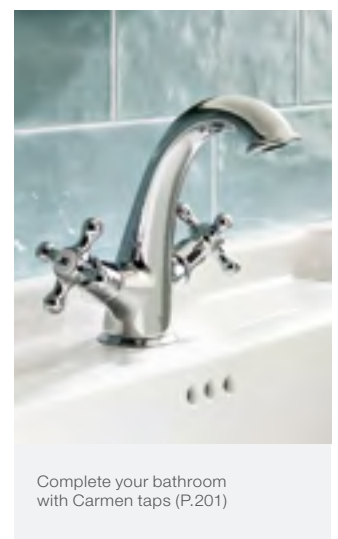

1000mm basin and base unit with two soft-close drawers	800mm basin and base unit with two soft-close drawers	600mm basin and base unit with two soft-close drawers	Mirrors with wooden frame
851583... Basin & base unit pack 1000 x 460mm Sold individually: 857492... Base unit 1000 x 460mm 3270MA004 Basin 1000 x 460mm 1TH WHB100001 UK Space saving waste	851582... Basin & base unit pack 800 x 460mm Sold individually: 857491... Base unit 800 x 460mm 3270M0004 Basin 800 x 460mm 1TH WHB100001 UK Space saving waste	851581... Basin & base unit pack 600 x 460mm Sold individually: 857490... Base unit 600 x 460mm 3270M1004 Basin 600 x 460mm 1TH WHB100001 UK Space saving waste	A | 1000 | 800 | 600 812384... 1000 x 800mm 812383... 800 x 800mm 812382... 600 x 800mm
			Organiser boxes
			816820409 208 x 100mm 816819409 90 x 90mm

Substitute ... in the reference with the code for the chosen furniture and mirror frame finish:

Drawer interior

White Satin 415	Anthracite Satin 417	Textured linen