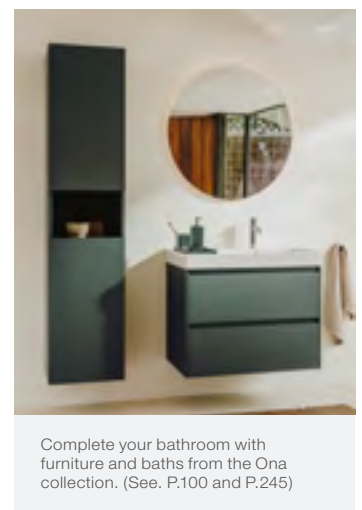

*Pedestal option is only available in Gloss or Matt White finishes.

Substitute ... in the reference with the code for the chosen finish:

Gloss White
000

Matt White
620

Supraglaze
S00

 New product

Dimensions are in mm.

Complete your bathroom with furniture and baths from the Ona collection. (See. P.100 and P.245)

Ona

 Soft-close	 Compact	 4.5L 3L Flush
---	--	---

Dimensions are in mm.

Rimless close-coupled WC	Compact rimless back-to-wall WC	Rimless back-to-wall WC	Rimless wall-hung WC
 <p>● 4.5/3 L 342687... WC pan 34168C..F Cistern 801E12... Soft close seat • 801E10... Standard seat •</p>	 <p>● 4.5/3 L 342688... WC pan 34168C..F Cistern 801E22... Soft close seat • 801E20... Standard seat •</p>	 <p>347687... WC pan 801E12... Soft close seat • 801E10... Standard seat •</p>	 <p>346687... WC pan 801E12... Soft close seat • 801E10... Standard seat •</p>
Compact rimless wall-hung WC	Back-to-wall bidet	Wall-hung bidet	
 <p>346688.... WC pan 801E22... Soft close seat • 801E20... Standard seat •</p>	 <p>357687... Bidet, 1TH 806E12.... Soft close seat 806E10.... Standard seat</p>	 <p>357685.... Bidet, 1TH 806E12.... Soft close seat 806E10.... Standard seat</p>	