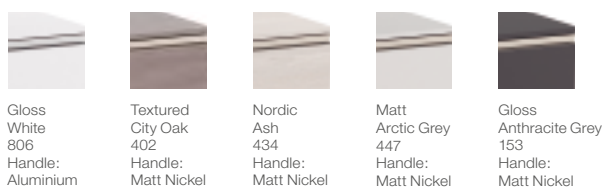

Substitute ... in the reference with the code for the chosen furniture finish:

Drawer interior

Organiser boxes

816820409 208 x 100mm
816819409 90 x 90mm