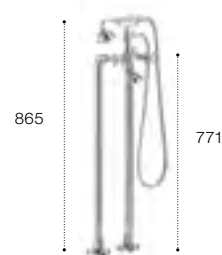

- 291069001 Eliptico legset - lion feet
- 291094000 Eliptico legset - eagle feet
- 291041001 Eliptico legset - ash/chrome

506403400 Exposed waste and overflow fitting

5A274BC00 Carmen bath-shower mixer

5A2743C00 Loft bath-shower mixer