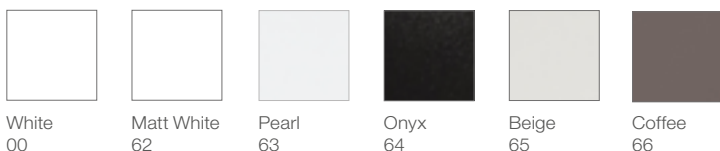

Inspira colour options

Substitute .. in the reference with the code for the chosen finish:

New product   Please note: The basin template is printed on the product box. TH Number of tapholes

Dimensions are in mm.

Product Band *Product Band

*Applies to Inspira basins